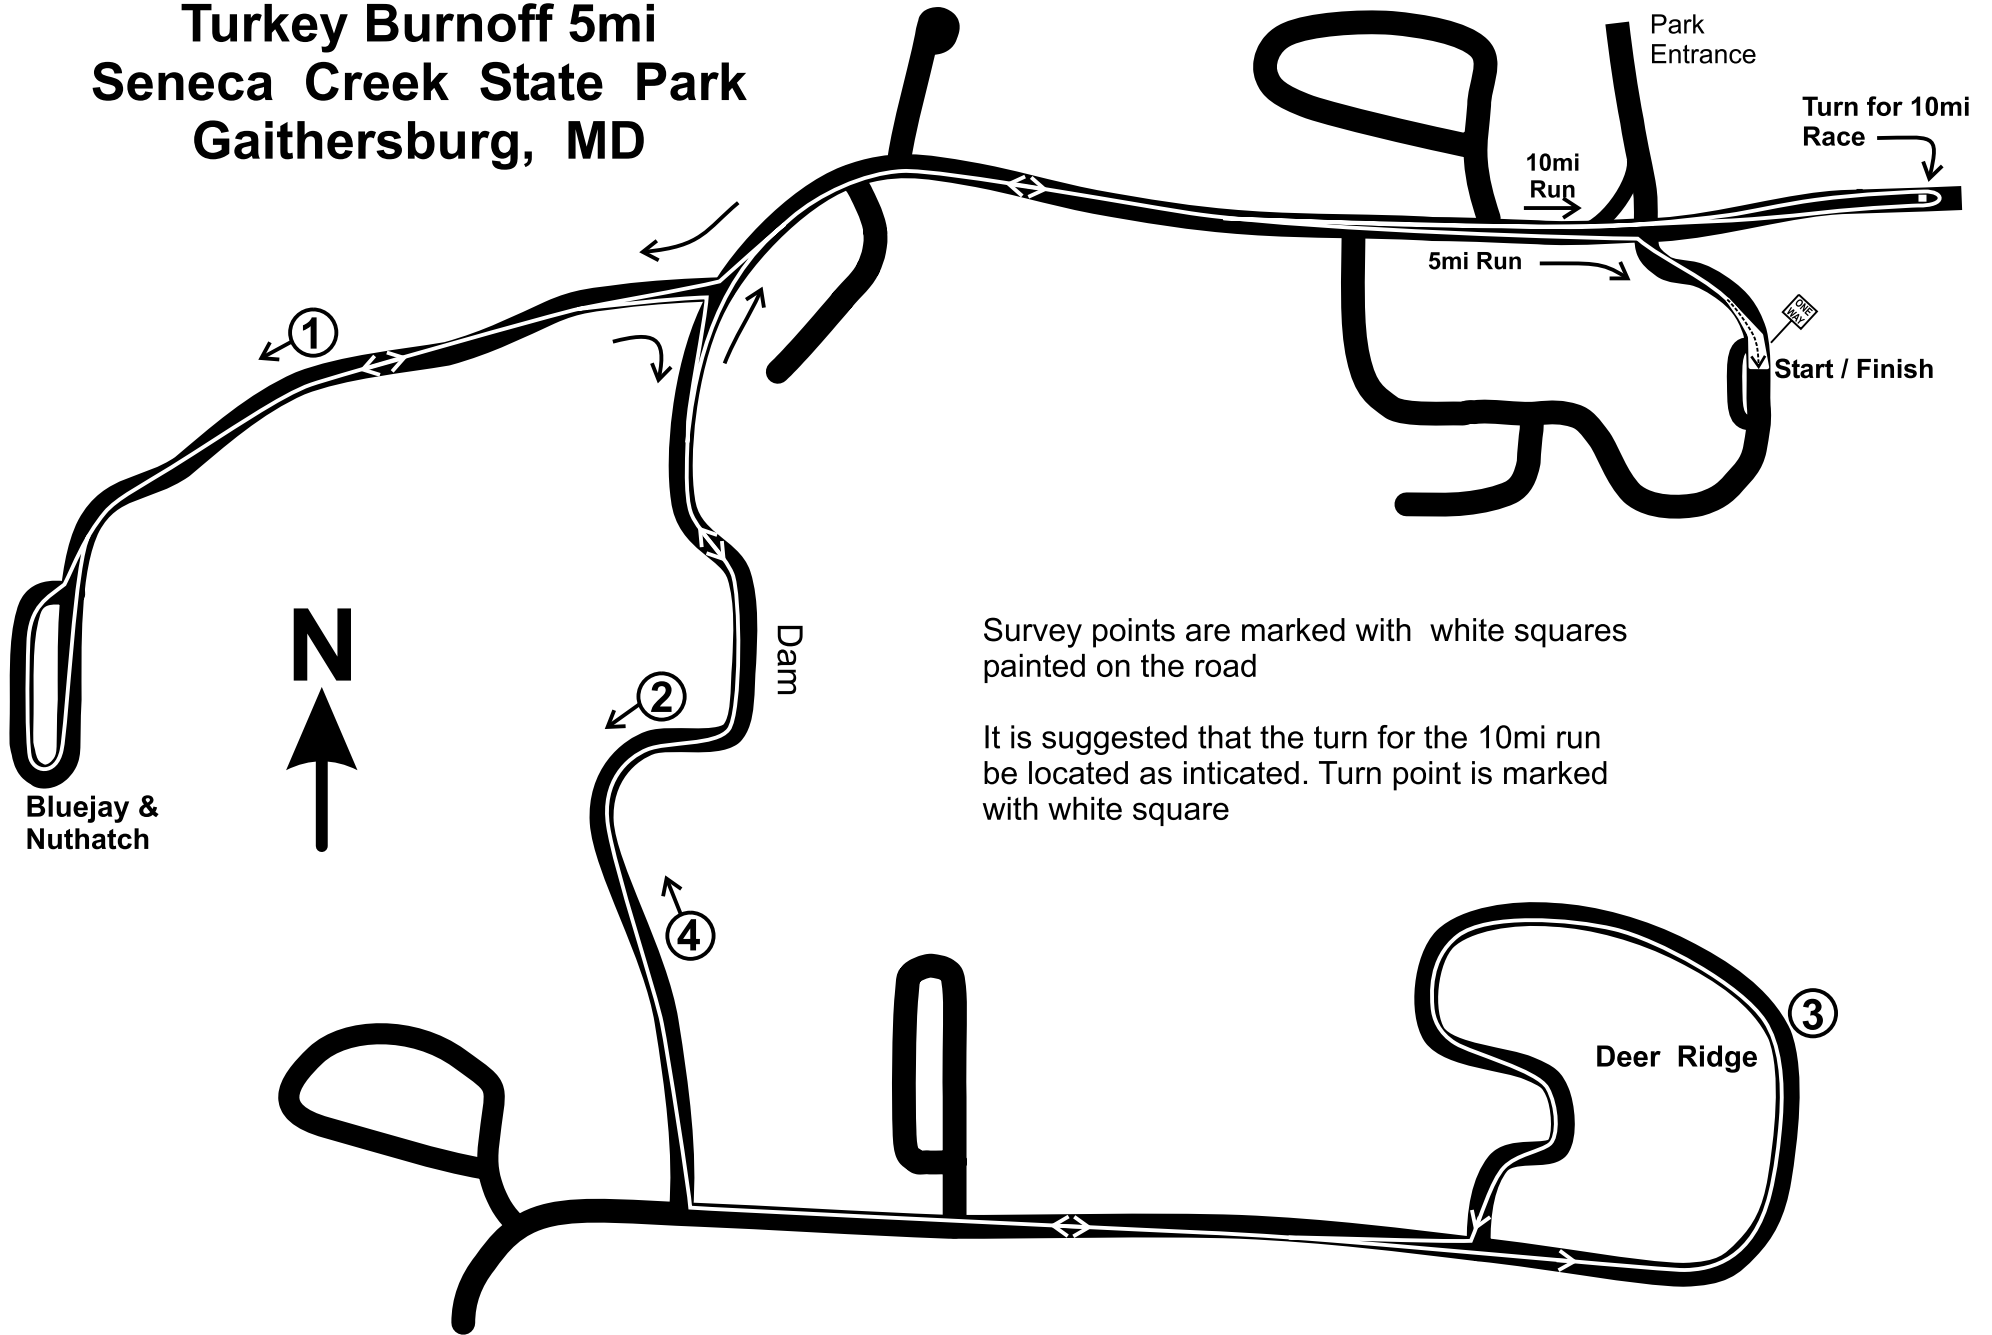

Turkey Burnoff 5mi Seneca Creek State Park Gaithersburg, MD

Survey points are marked with white squares painted on the road

It is suggested that the turn for the 10mi run be located as indicated. Turn point is marked with white square