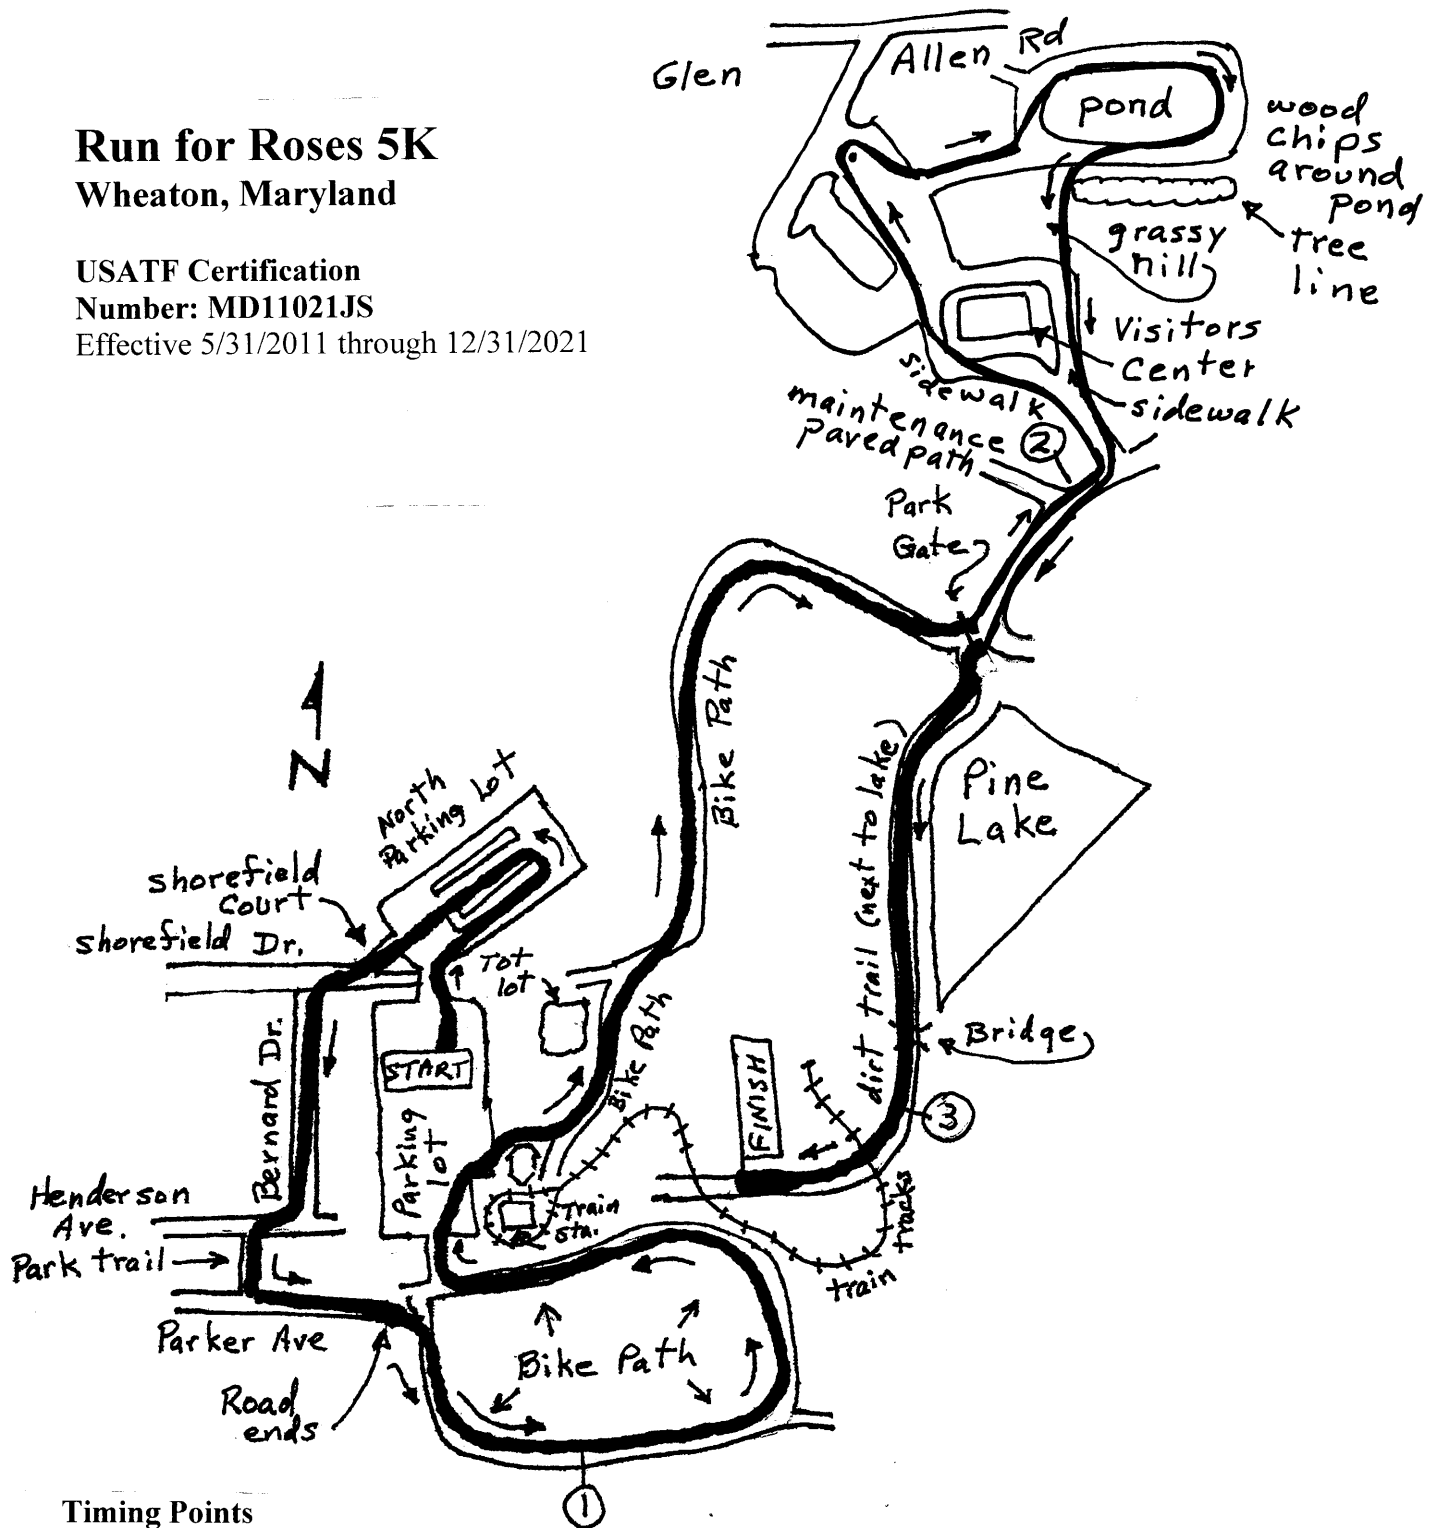

Run for Roses 5K

Wheaton, Maryland

USATF Certification
 Number: MD11021JS
 Effective 5/31/2011 through 12/31/2021

Timing Points

START: At north end of parking lot on east side. Even with the north side of the first parking spot in the first median lane. 6 ft. south of the tree in the median at the north end. 3 ft. north of the "Handicapped Parking Only" sign on the east side of the lot.

1 Mile: On the bike path at the top of steep hill on south side of park. 15 ft 5 east of the 4 ft high tree stump approx. 15 inches in diameter. 30 ft east of white rock on north side of path.

2 Mile: 12 ft. east of paved maintenance path coming in from the east.

Turn: In parking lot road to "lower" parking spots after entrance road to Visitors Center. Approx. 42 ft. "in" from east curb of entrance road. 3 ft. west of light pole on north side of road.

3 ft. east of large rock in flower bed in median of lot. Even with 15 ft high conifer tree in flower bed in median.

3 Mile: 188 ft. west of west end of wooden bridge. 191 ft east of center of railroad tracks.

Finish: 141 ft east of center of railroad tracks. Even with the third pine tree on the north side of trail east of railroad tracks.